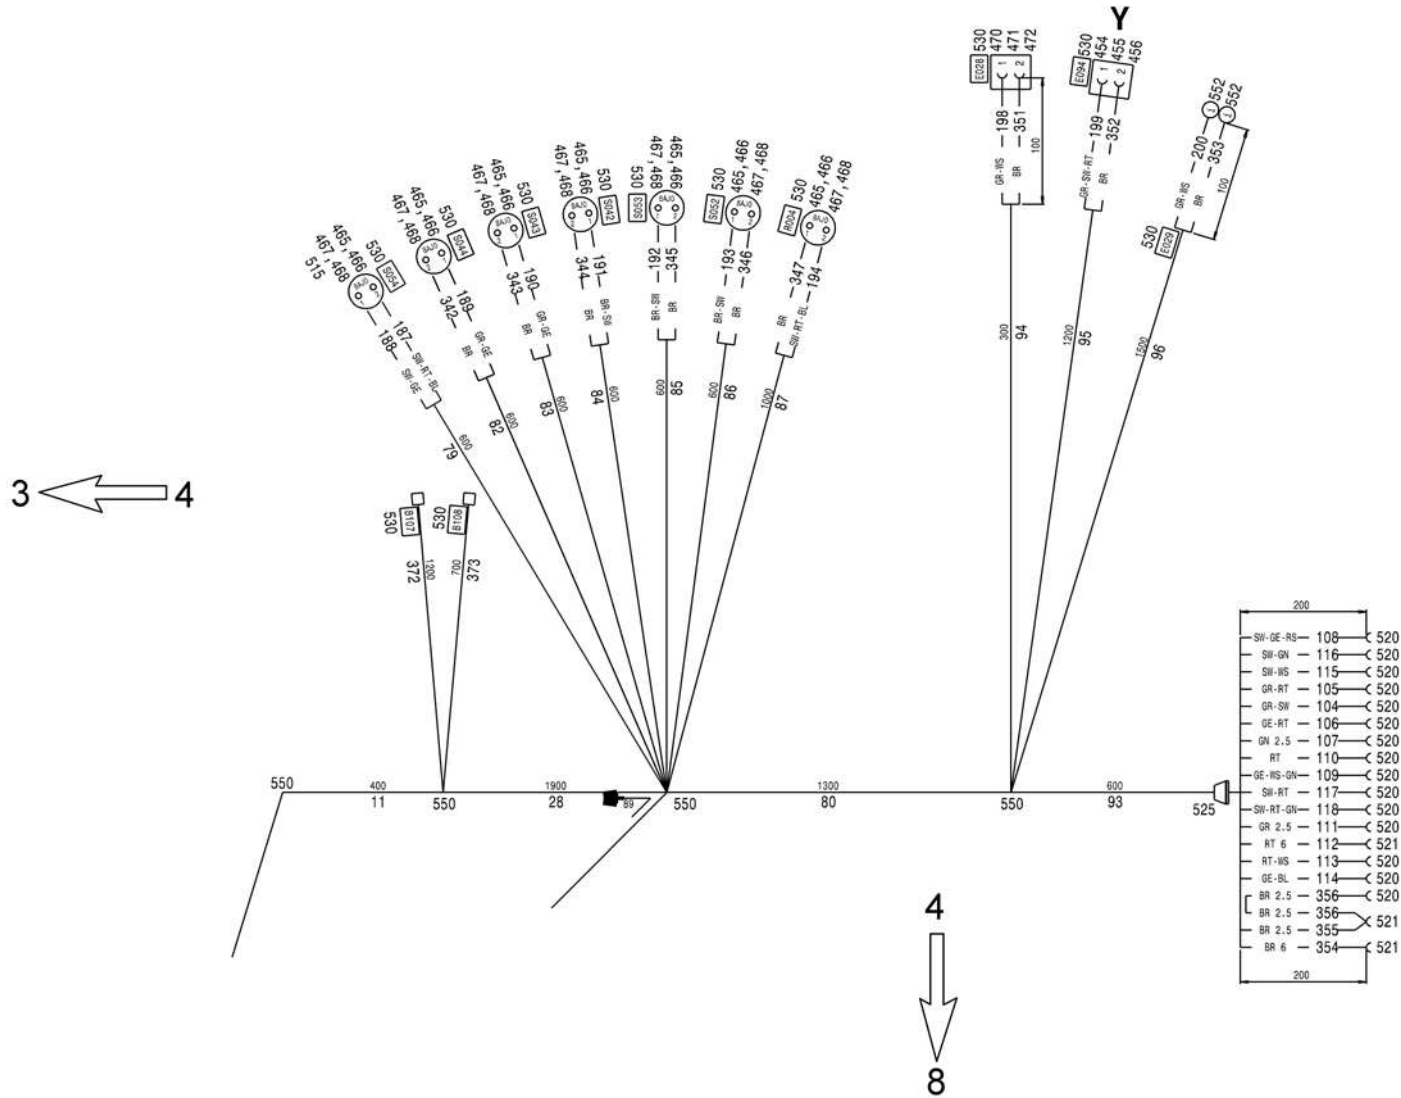

1
↓
5

CABLE HARNESS cab chassis
 KABELBAUM Fahrerhaus Fahrgestell
 FAISCEAU DE CABLES cabine chassis

from No / up to No
 WFN5RUG###2036181
 WFN5RUG###2036255

Figure
 Bild 99707707858
 Figure

TADANO
 1700-07

2 ← 3

3 → 4

3
 ↓
 7

CABLE HARNESS cab chassis
 KABELBAUM Fahrerhaus Fahrgestell
 FAISCEAU DE CABLES cabine chassis

from No / up to No
 WFN5RUG###2036181
 WFN5RUG###2036255

Figure
 Bild 99707707858
 Figure

TADANO
 1700-07