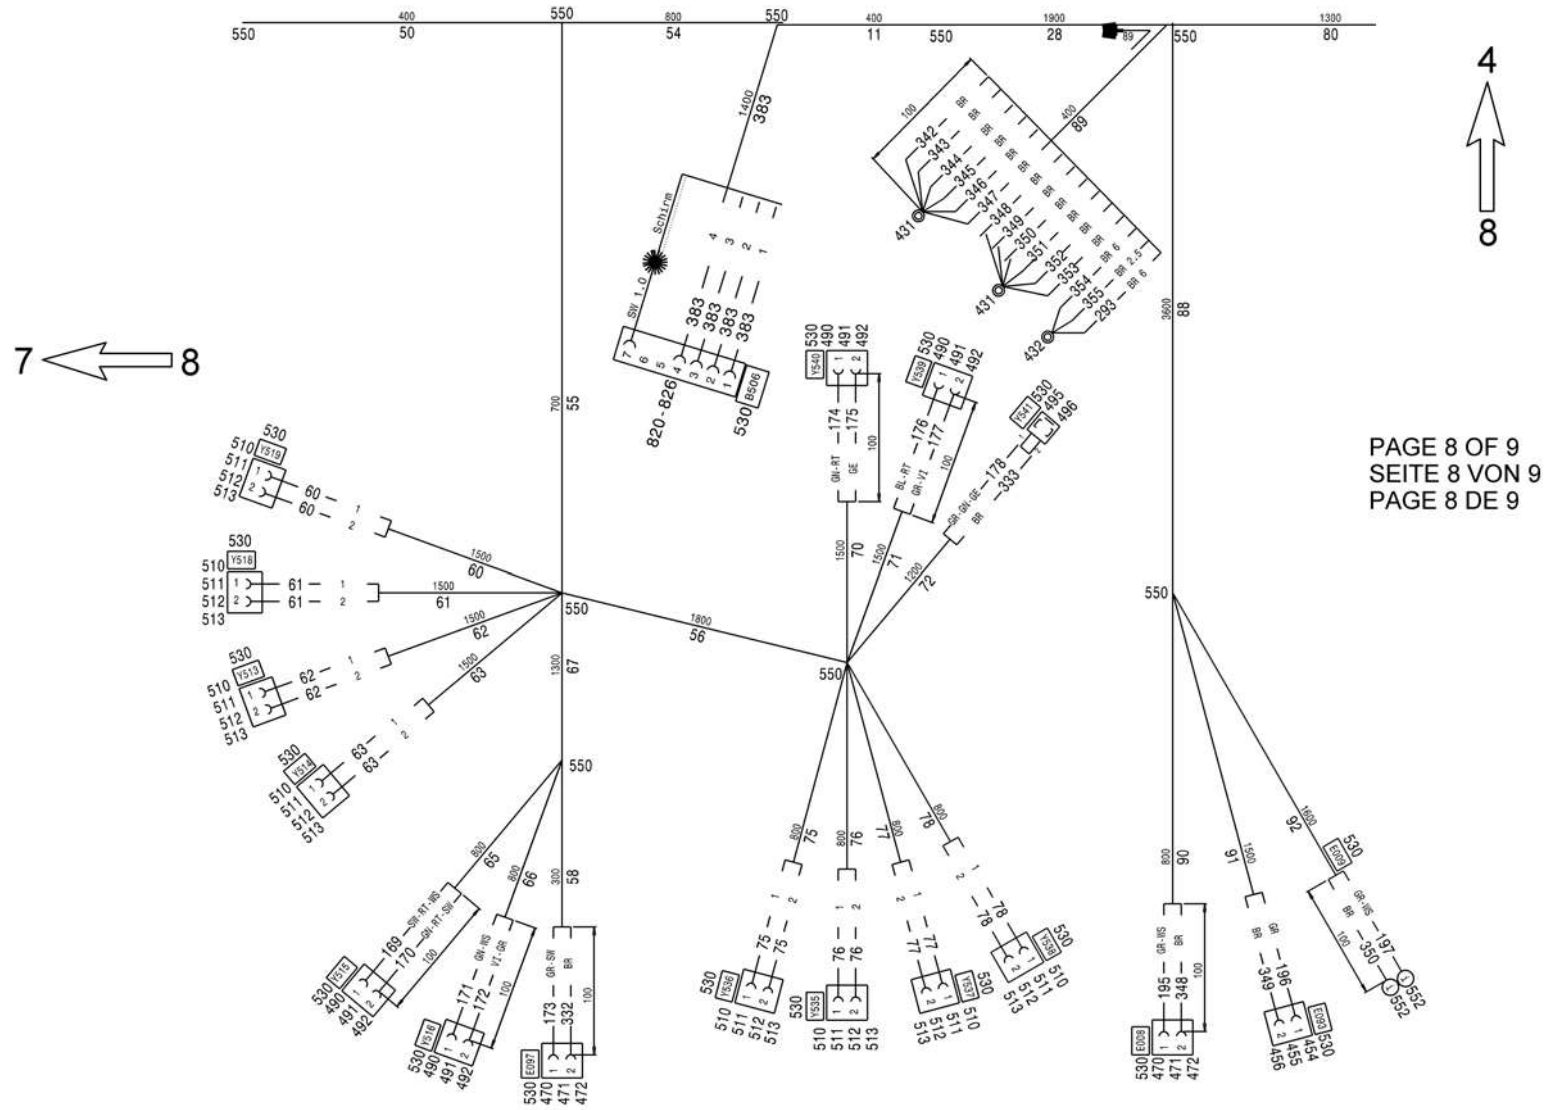

CABLE HARNESS cab chassis
 KABELBAUM Fahrerhaus Fahrgestell
 FAISCEAU DE CABLES cabine chassis

from No / up to No
 WFN5RUG###2036181
 WFN5RUG###2036255

Figure
 Bild 99707707858
 Figure

TADANO
 1700-07

CABLE HARNESS cab chassis
 KABELBAUM Fahrerhaus Fahrgestell
 FAISCEAU DE CABLES cabine chassis

from No / up to No
 WFN5RUG###2036181
 WFN5RUG###2036255

Figure
 Bild 99707707858
 Figure

TADANO
 1700-07

CABLE HARNESS cab chassis
 KABELBAUM Fahrerhaus Fahrgestell
 FAISCEAU DE CABLES cabine chassis

from No / up to No
 WFN5RUG###2036181
 WFN5RUG###2036255

Figure
 Bild 99707707858
 Figure

TADANO
 1700-07

PAGE 9 OF 9
 SEITE 9 VON 9
 PAGE 9 DE 9