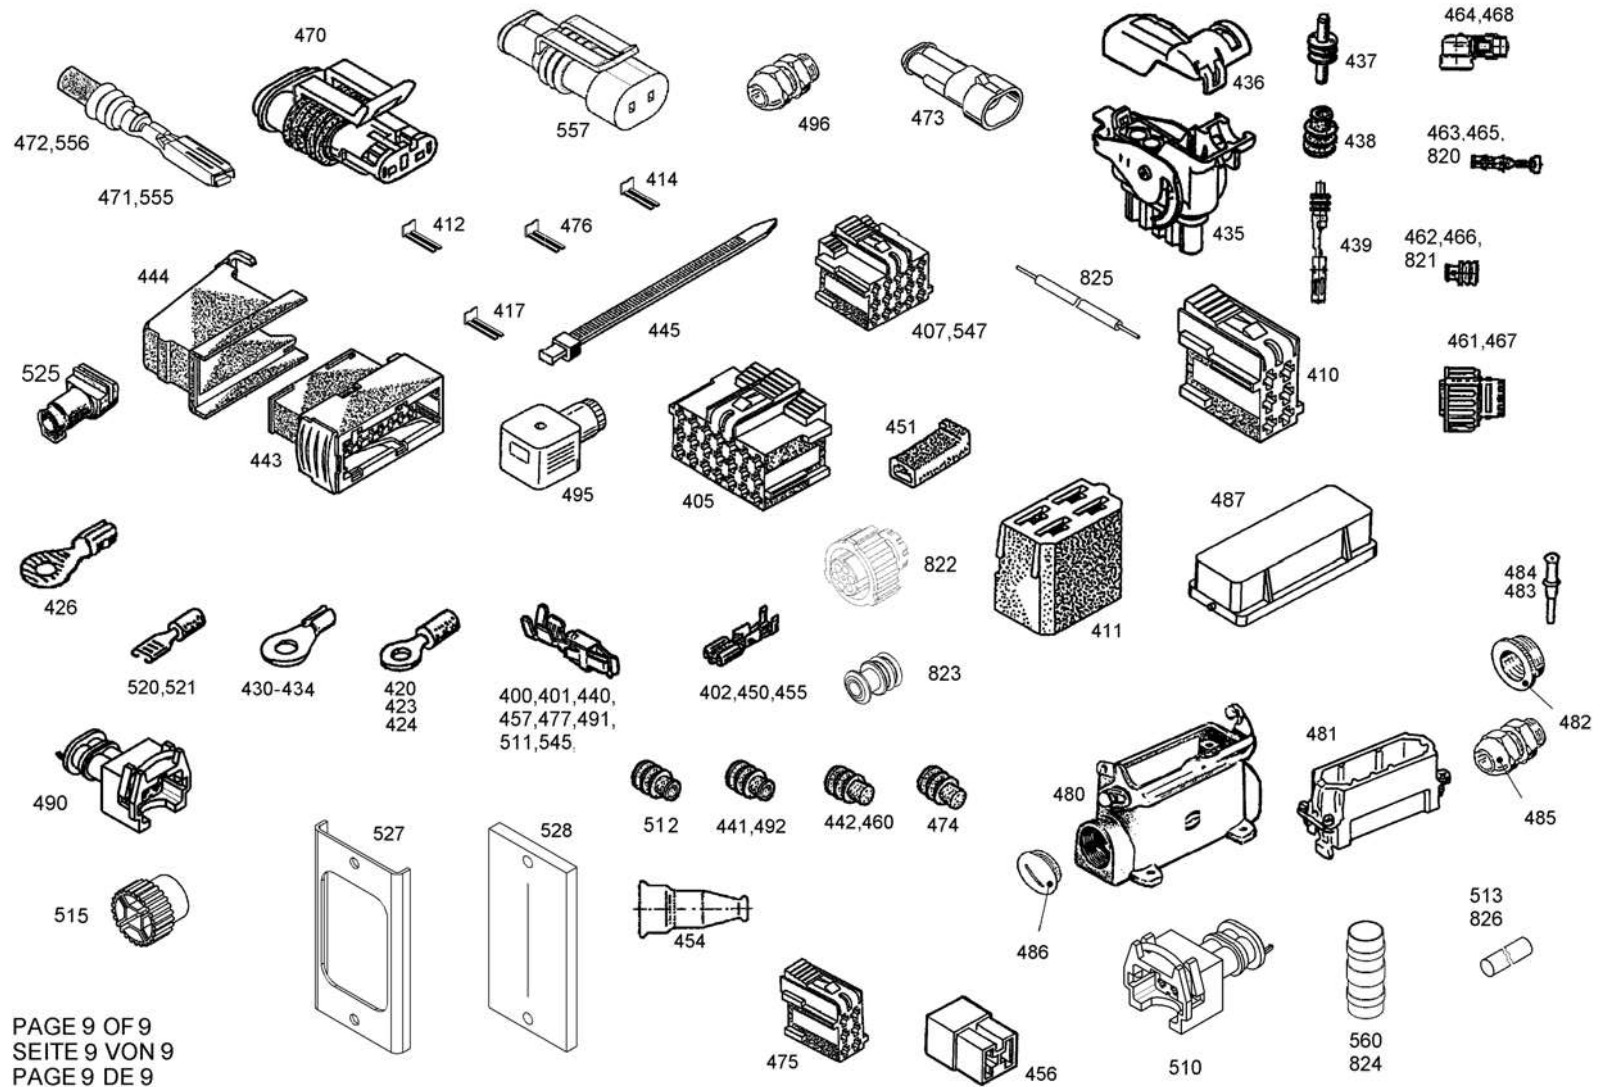

CABLE HARNESS cab chassis
KABELBAUM Fahrerhaus Fahrgestell
FAISCEAU DE CABLES cabine chassis

from No / up to No
WFN5RUG###2036181
WFN5RUG###2036255

Figure
Bild 99707707858
Figure

TADANO
1700-07

PAGE 9 OF 9
SEITE 9 VON 9
PAGE 9 DE 9