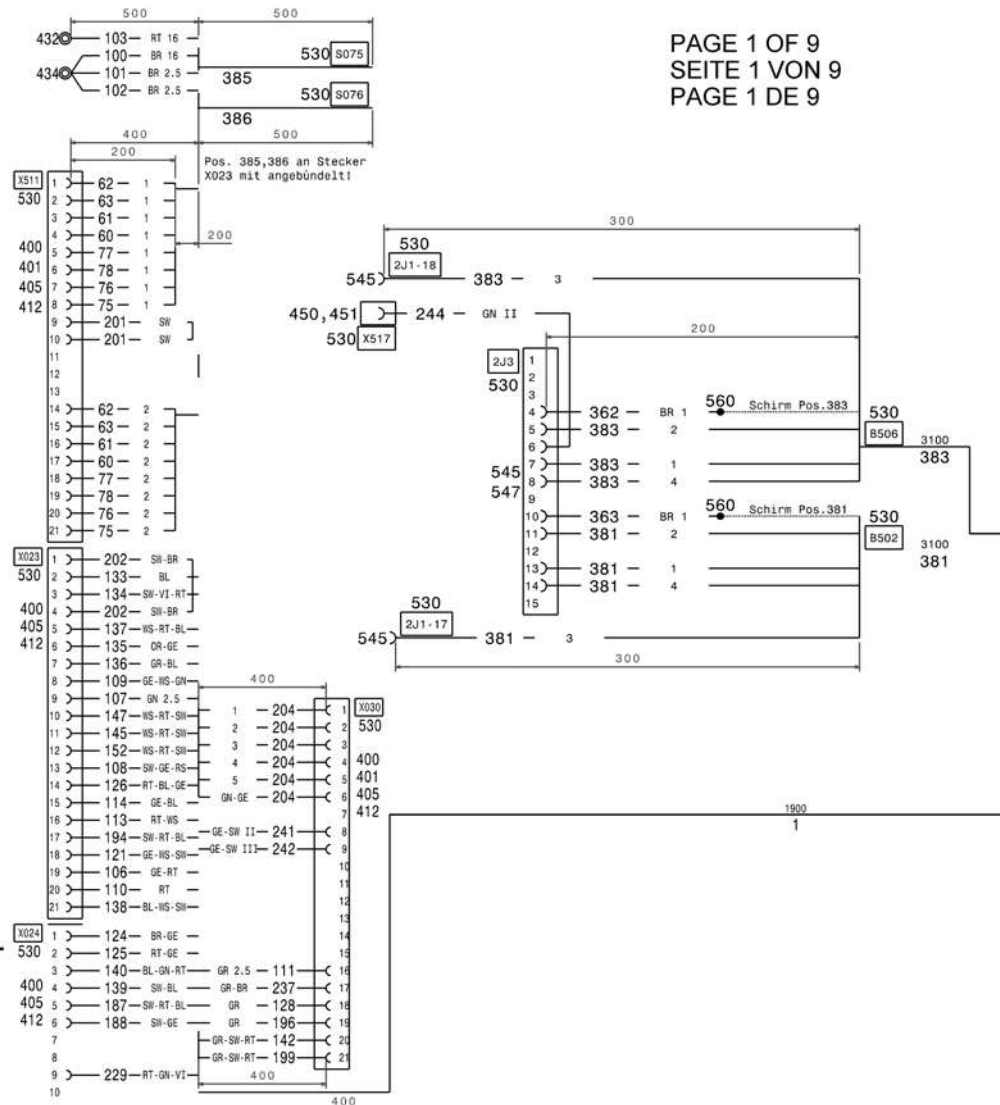

CABLE HARNESS cab chassis
 KABELBAUM Fahrerhaus Fahrgestell
 FAISCEAU DE CABLES cabine chassis

from No / up to No
 WFN5RUG###2036181
 WFN5RUG###2036255

Figure
 Bild 99707707858
 Figure

TADANO
 1700-07

1 → 2

1
↓
5

CABLE HARNESS cab chassis
 KABELBAUM Fahrerhaus Fahrgestell
 FAISCEAU DE CABLES cabine chassis

from No / up to No
 WFN5RUG###2036181
 WFN5RUG###2036255

Figure
 Bild 99707707858
 Figure

TADANO
 1700-07

2 ← 3

3 → 4

3
 ↓
 7

CABLE HARNESS cab chassis
 KABELBAUM Fahrerhaus Fahrgestell
 FAISCEAU DE CABLES cabine chassis

from No / up to No
 WFN5RUG###2036181
 WFN5RUG###2036255

Figure
 Bild 99707707858
 Figure

TADANO
 1700-07

Figure
 Bild 99707707858
 Figure

TADANO
 1700-07

PAGE 9 OF 9
 SEITE 9 VON 9
 PAGE 9 DE 9