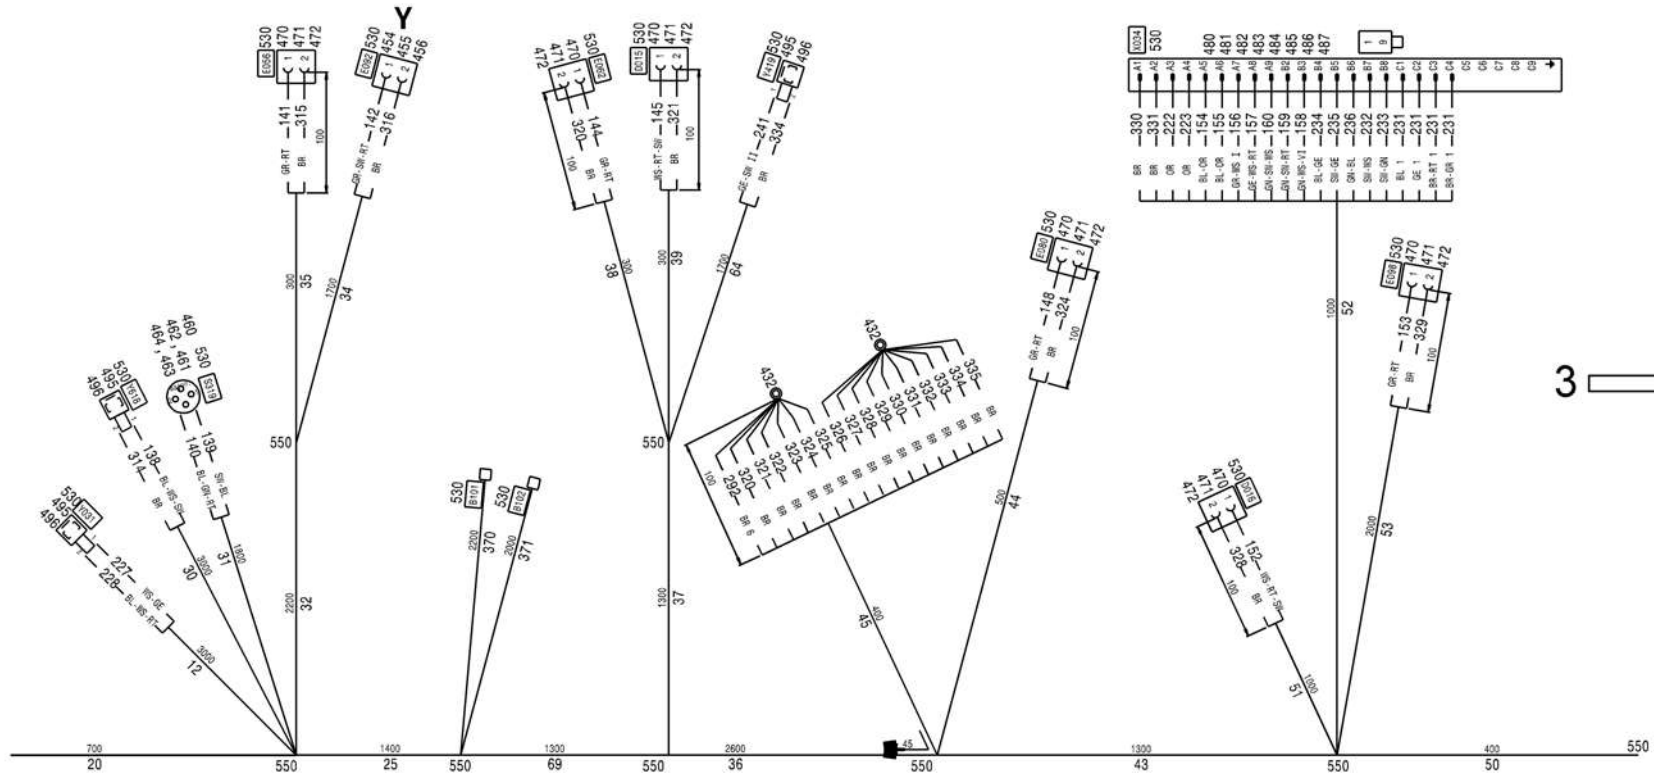

CABLE HARNESS cab chassis
 KABELBAUM Fahrerhaus Fahrgestell
 FAISCEAU DE CABLES cabine chassis

from No / up to No
 WFN5RUG###2036181
 WFN5RUG###2036255

Figure
 Bild 99707707858
 Figure

TADANO
 1700-07

1 → 2

1
↓
5

CABLE HARNESS cab chassis
 KABELBAUM Fahrerhaus Fahrgestell
 FAISCEAU DE CABLES cabine chassis

from No / up to No
 WFN5RUG###2036181
 WFN5RUG###2036255

Figure
 Bild 99707707858
 Figure

TADANO
 1700-07

2 ← 3

3 → 4

3
 ↓
 7

CABLE HARNESS cab chassis
 KABELBAUM Fahrerhaus Fahrgestell
 FAISCEAU DE CABLES cabine chassis

from No / up to No
 WFN5RUG###2036181
 WFN5RUG###2036255

Figure
 Bild 99707707858
 Figure

TADANO
 1700-07